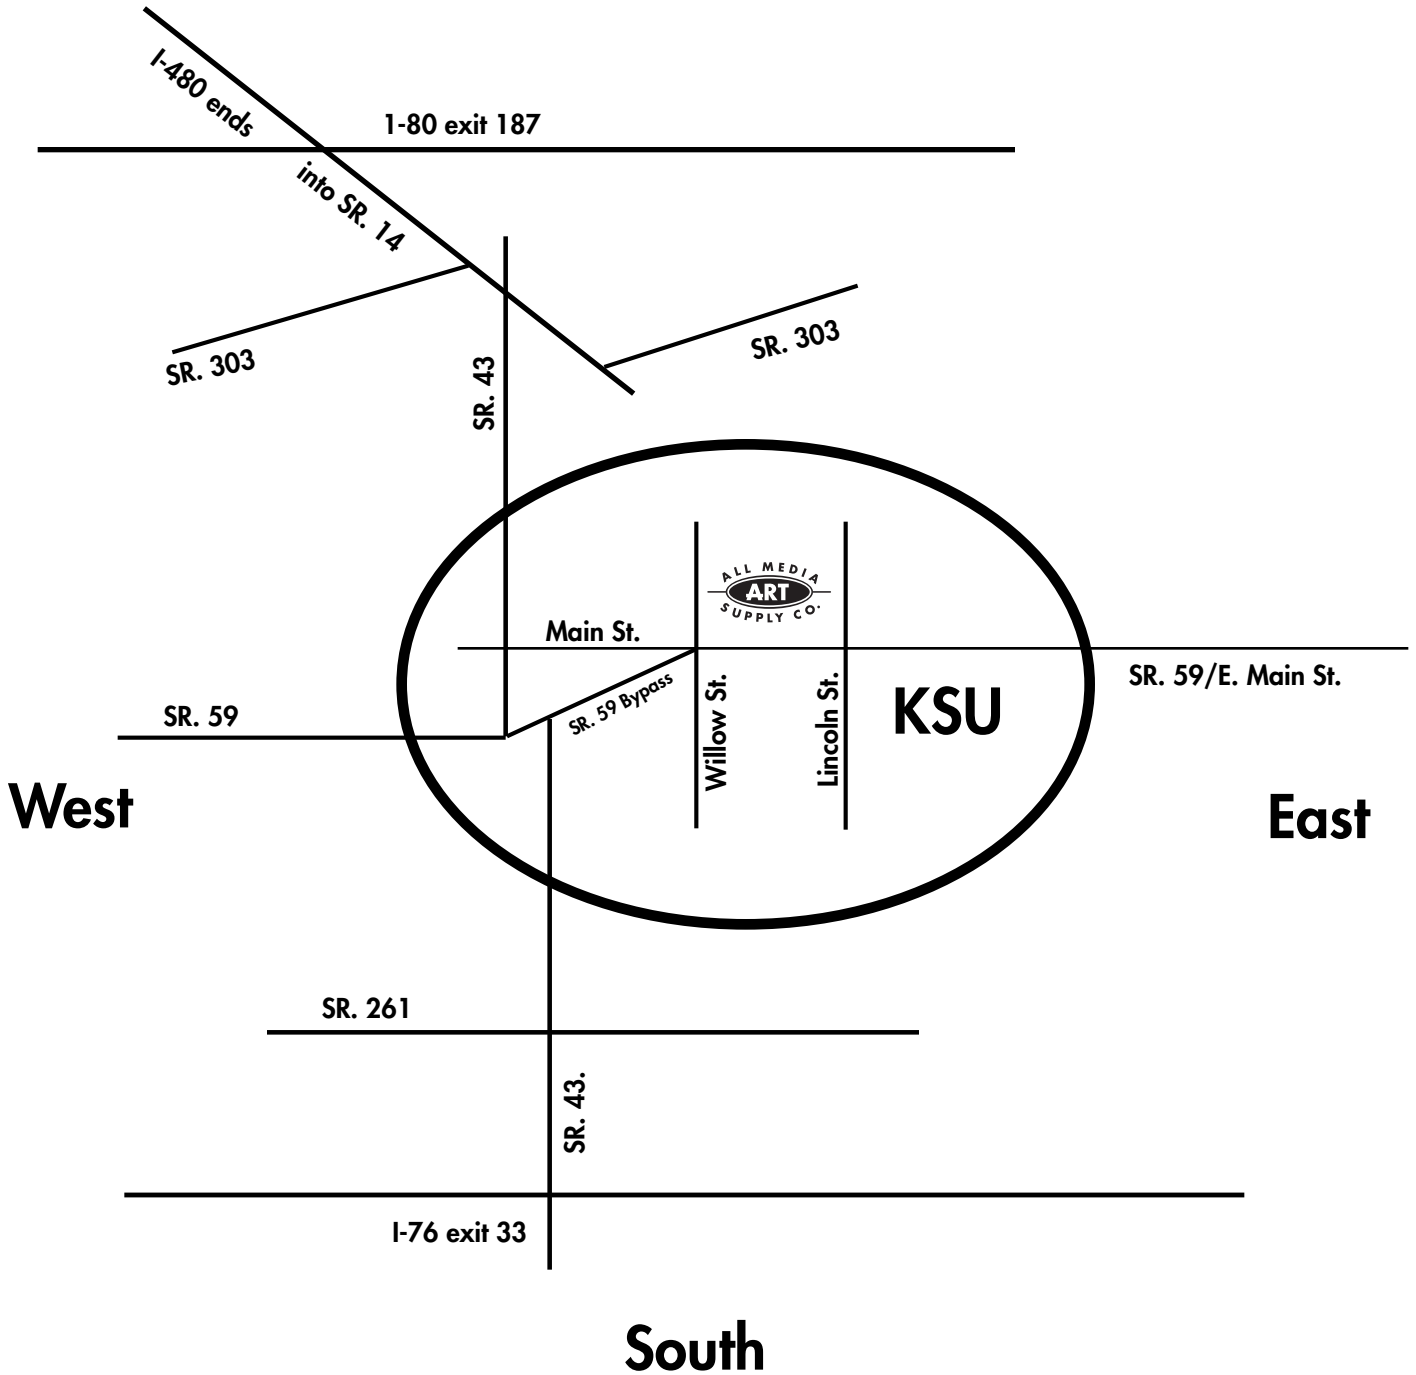

# North

417 East Main Street in Kent, Ohio 44240  
330 678 8078

On SR. 59 (east Main Street) between Lincoln and Willow Streets.  
We are located in the plaza with FEDEX-Kinko's. Valvolene is on the corner.

Got GPS? (WGS84) N 41° 09.264 W 081°21.132